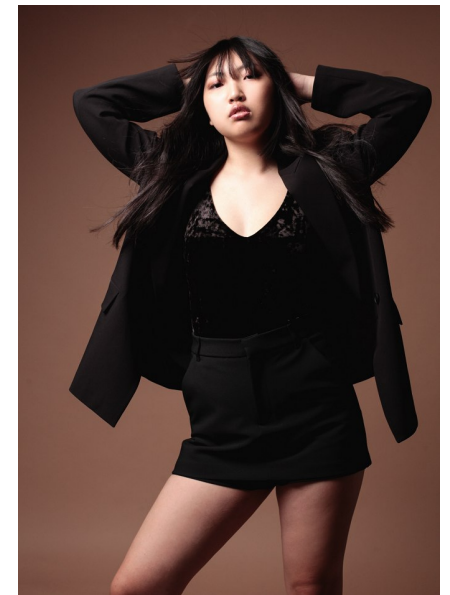

EUNHAE CHAE

Height 175cm/5'9" Bust 91cm/36" Waist 76cm/30" Hips 107cm/42"
Dress 38-40 EU/8-10 US/10-12 UK Shoe 39.5 EU/8.5 US/6 UK Hair Black
Eyes Black

URSULA
WIEDMANN
MODELS

115A New Street | Decatur GA 30030
Tel: +1 404 378-1804 | Email: info@ursulawiedmannmodels.com