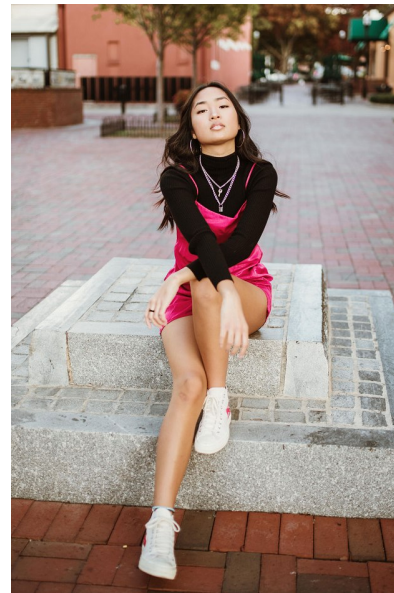

MINJI KIM

Height 175cm/5'9" Bust 81cm/32" Waist 61cm/24" Hips 86cm/34" Dress 32
EU/2 US/4 UK Shoe 39 EU/8 US/6 UK Hair Black Eyes Brown

U R S U L A
W I E D M A N N
M O D E L S

115A New Street | Decatur GA 30030
Tel: +1 404 378-1804 | Email: info@ursulawiedmannmodels.com