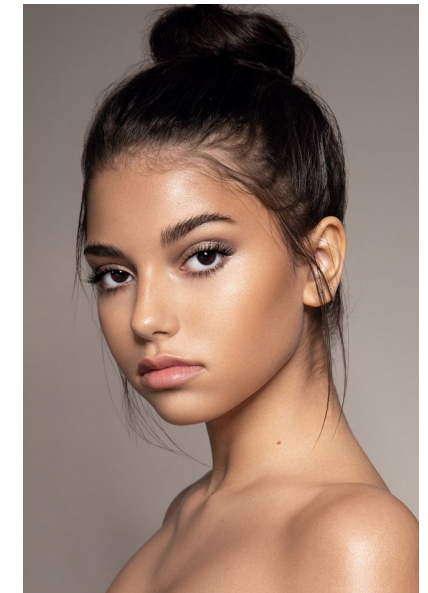

AVA BENJAMIN

Height 178cm/5'10" Bust 81cm/32" Waist 63cm/25" Hips 91cm/36"
Dress 32 EU/2 US/4 UK Shoe 41 EU/10 US/7 UK Hair Brown Eyes Brown

U R S U L A
W I E D M A N N
M O D E L S

115A New Street | Decatur GA 30030
Tel: +1 404 378-1804 | Email: info@ursulawiedmannmodels.com