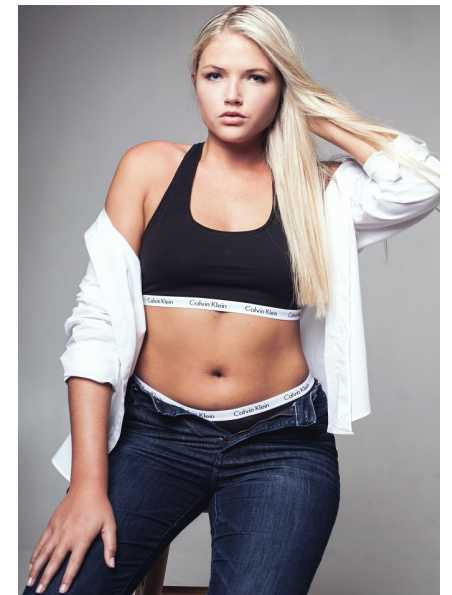

MADELINE FOWLER

Height 182cm/5'11.5" Bust 91cm/36" Waist 79cm/31" Hips 114cm/45"
Dress 42-44 EU/12-14 US/14-16 UK Shoe 42 EU/11 US/7.5 UK Hair Blonde
Eyes Blue

URSULA
WIEDMANN
MODELS

115A New Street | Decatur GA 30030
Tel: +1 404 378-1804 | Email: info@ursulawiedmannmodels.com