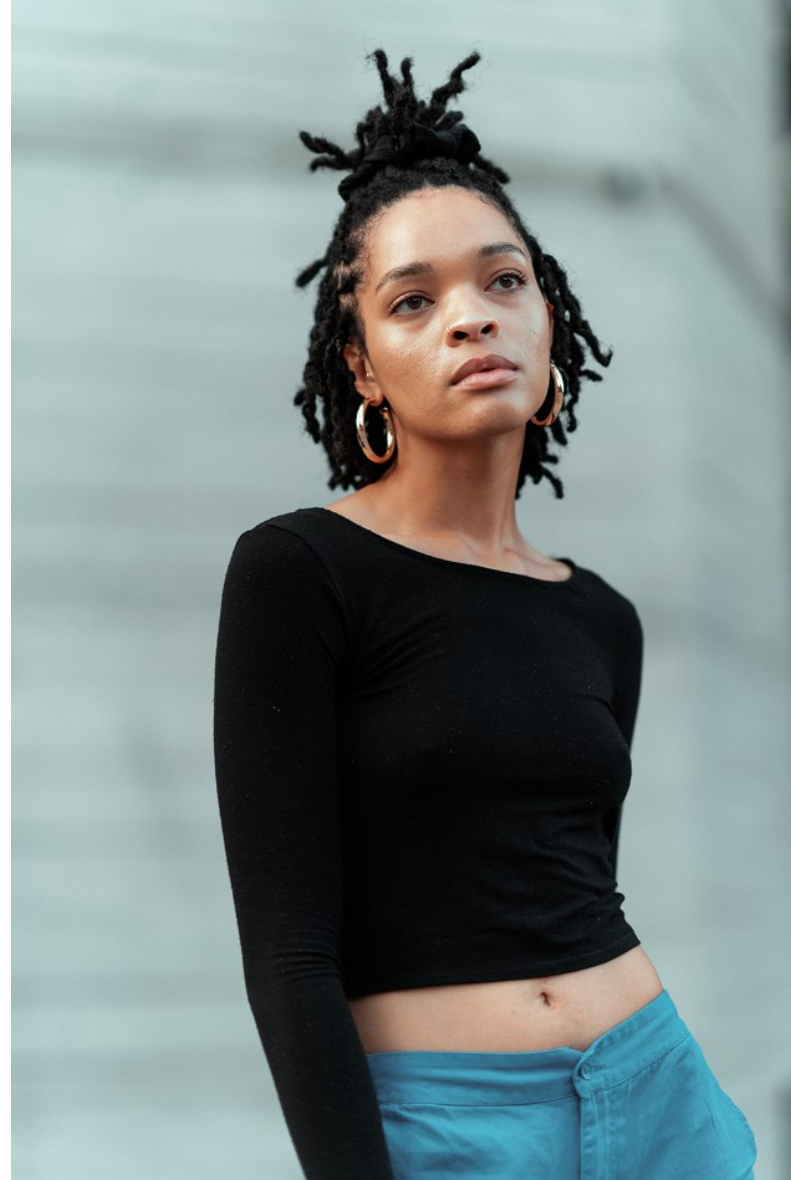

ALLYSON HOOVER

Height 175cm/5'9" Bust 81cm/32" Dress 34 EU/4 US/6 UK Shoe 40.5 EU/9.5 US/7 UK Hair Black Eyes Brown

ALLYSON HOOVER

Height 175cm/5'9" Bust 81cm/32" Dress 34 EU/4 US/6 UK Shoe 40.5 EU/9.5 US/7 UK Hair Black Eyes Brown