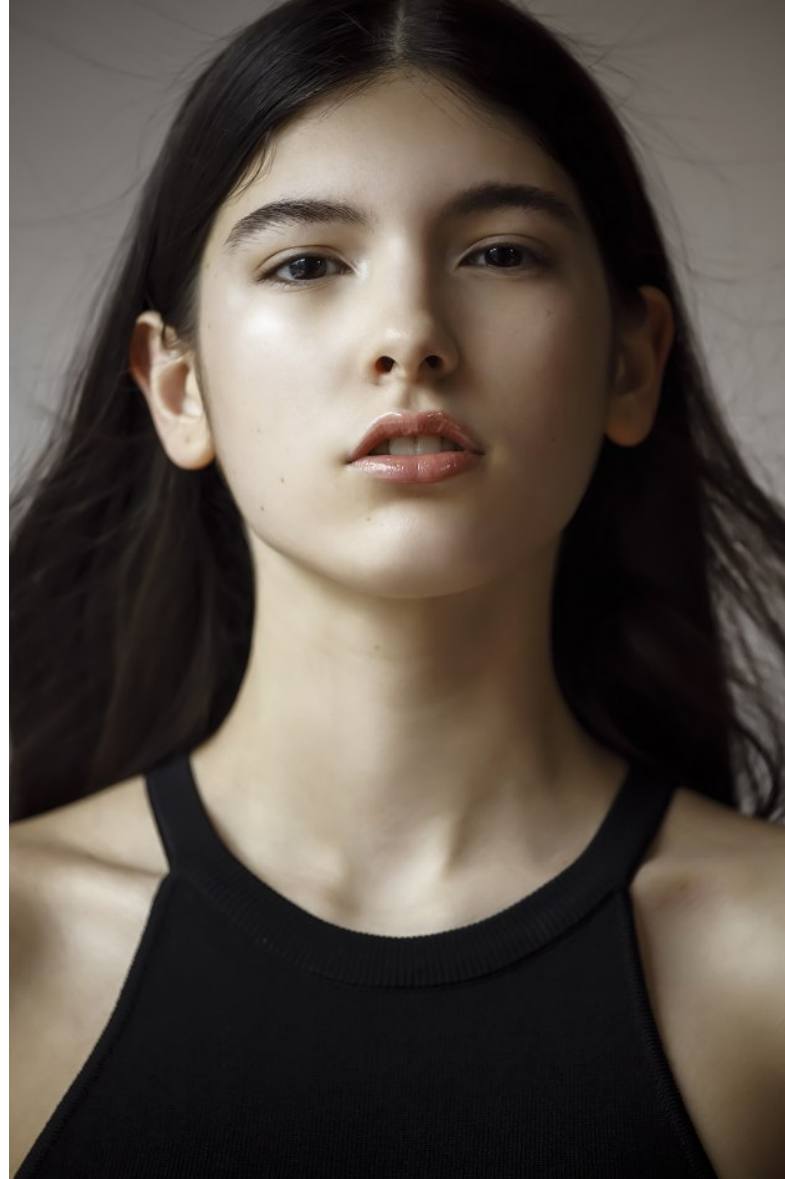

VALERIA JIMENEZ

Height 178cm/5'10" Bust 81cm/32" Waist 67cm/26.5" Hips 89cm/35" Dress 32 EU/2 US/4 UK Shoe 40 EU/9 US/6.5 UK Hair Brown Eyes Brown

VALERIA JIMENEZ

Height 178cm/5'10" Bust 81cm/32" Waist 67cm/26.5" Hips 89cm/35" Dress 32 EU/2 US/4 UK Shoe 40 EU/9 US/6.5 UK Hair Brown Eyes Brown

VALERIA JIMENEZ

Height 178cm/5'10" Bust 81cm/32" Waist 67cm/26.5" Hips 89cm/35" Dress 32 EU/2 US/4 UK Shoe 40 EU/9 US/6.5 UK Hair Brown Eyes Brown