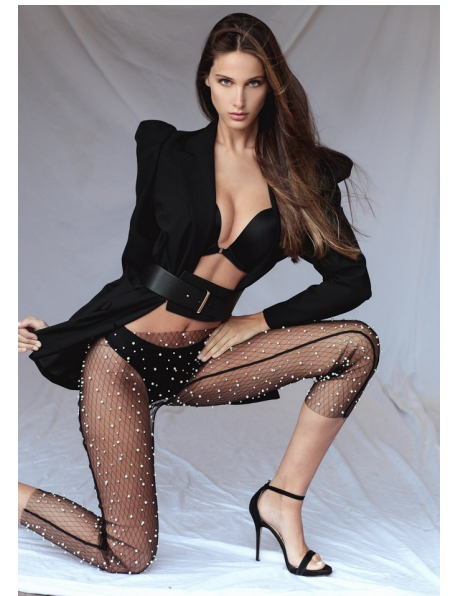

CAROLINE PURI

Height 180cm/5'11" Bust 86cm/34" C Waist 62cm/24.5" Hips 89cm/35"
Dress 30-32 EU/0-2 US/2-4 UK Shoe 41 EU/10 US/7 UK Hair Brunette
Eyes Blue

URSULA
WIEDMANN
MODELS

115A New Street | Decatur GA 30030