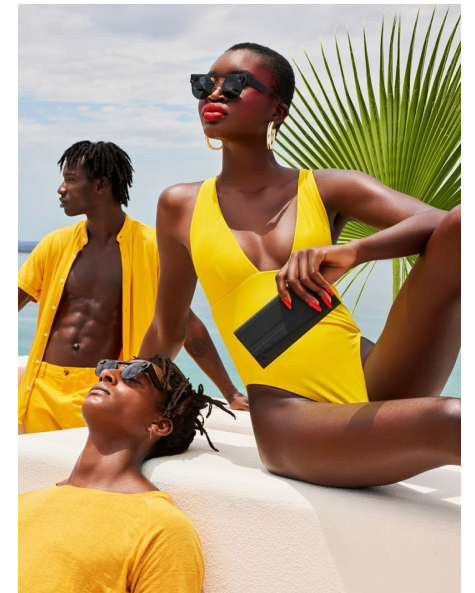

## MARYSE KYELEM

Height 180cm/5'11" Bust 85cm/33.5" Waist 61cm/24" Hips 86cm/34"  
Dress 32 EU/2 US/4 UK Shoe 41 EU/10 US/7 UK Hair Dark Brown  
Eyes Brown

URSULA  
WIEDMANN  
MODELS

115A New Street | Decatur GA 30030  
Tel: +1 404 378-1804 | Email: [info@ursulawiedmannmodels.com](mailto:info@ursulawiedmannmodels.com)