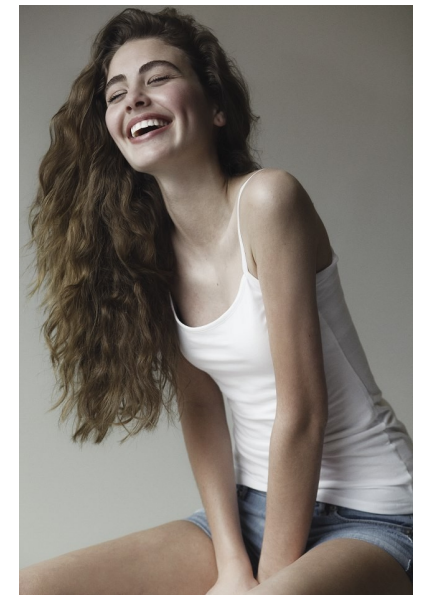

KAYLEE GLIDEWELL

Height 178cm/5'10" Bust 86cm/34" Waist 65cm/25.5" Hips 92cm/36"
Dress 32-34 EU/2-4 US/4-6 UK Shoe 40 EU/9 US/6.5 UK Hair Light Brown
Eyes Hazel

URSULA
WIEDMANN
MODELS

115A New Street | Decatur GA 30030
Tel: +1 404 378-1804 | Email: info@ursulawiedmannmodels.com