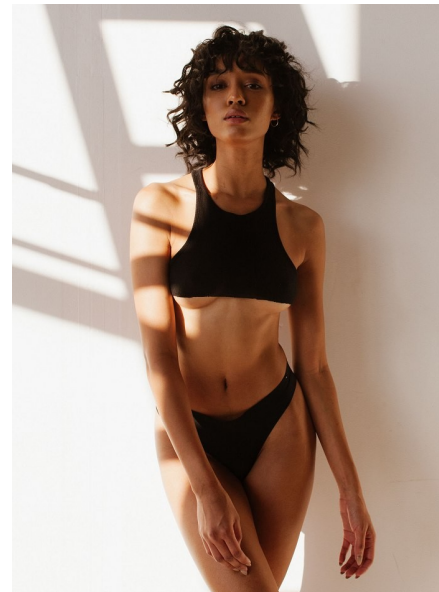

## KHALILAH

Height 174cm/5'8.5" Bust 81cm/32" Waist 62cm/24.5" Hips 89cm/35"  
Dress 32 EU/2 US/4 UK Shoe 39.5 EU/8.5 US/6 UK Hair Dark Brown  
Eyes Brown

**UWM**  
URSULA  
WIEDMANN  
MODELS.

115A New Street | Decatur GA 30030