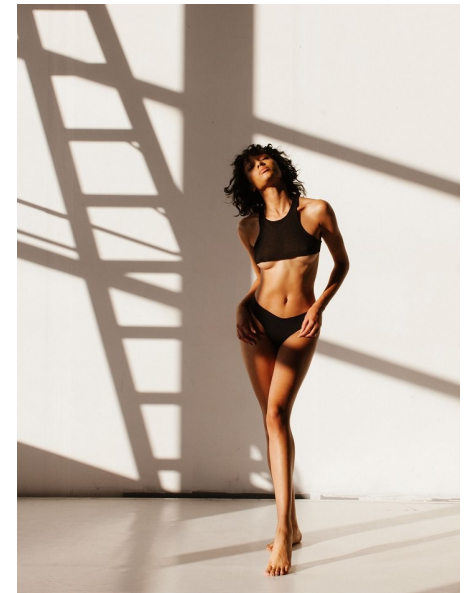

KHALILAH

Height 174cm/5'8.5" Bust 81cm/32" Waist 62cm/24.5" Hips 89cm/35"
Dress 32 EU/2 US/4 UK Shoe 39.5 EU/8.5 US/6 UK Hair Dark Brown
Eyes Brown

URSULA
WIEDMANN
MODELS

115A New Street | Decatur GA 30030
Tel: +1 404 378-1804 | Email: info@ursulawiedmannmodels.com