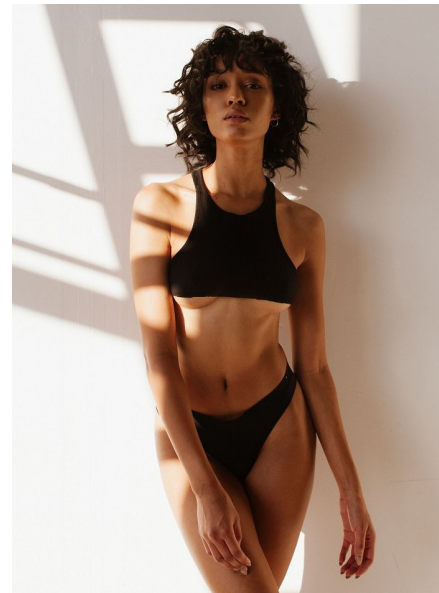

KHALILAH

Height 174cm/5'8.5" Bust 81cm/32" Waist 62cm/24.5" Hips 89cm/35"
Dress 32 EU/2 US/4 UK Shoe 39.5 EU/8.5 US/6 UK Hair Dark Brown
Eyes Brown

URSULA
WIEDMANN
MODELS

115A New Street | Decatur GA 30030
Tel: +1 404 378-1804 | Email: info@ursulawiedmannmodels.com