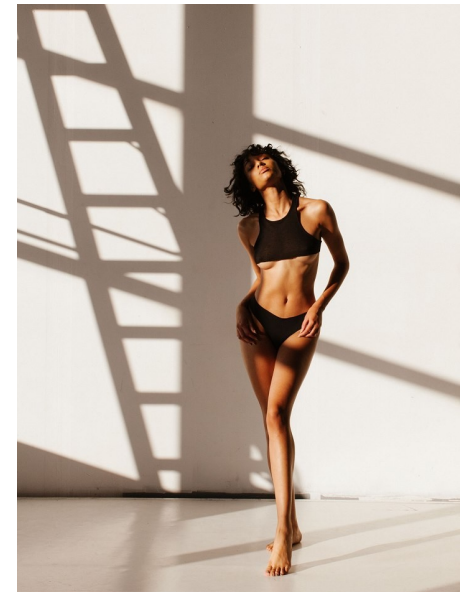

## KHALILAH

Height 174cm/5'8.5" Bust 81cm/32" Waist 62cm/24.5" Hips 89cm/35"  
Dress 32 EU/2 US/4 UK Shoe 39.5 EU/8.5 US/6 UK Hair Dark Brown  
Eyes Brown

**UWM**  
URSULA  
WIEDMANN  
MODELS.

115A New Street | Decatur GA 30030