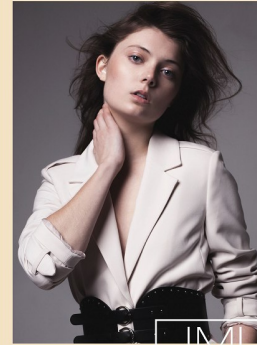

HEIGHT: 5'11"
B/W/H 32/25/34
DRESS: 2
SHOE: 8.5
HAIR: BROWN
EYES: BLUE

URSULA@URUSLAWIEDMANNMODELS.COM

O: +1 (404) 378-1804

SARAH TEMPLETON

SARAH TEMPLETON

Height 180cm/5'11" Bust 81cm/32" Waist 64cm/25" Hips 86cm/34"
Dress 32 EU/2 US/4 UK Shoe 39.5 EU/8.5 US/6 UK Hair Brown Eyes Blue