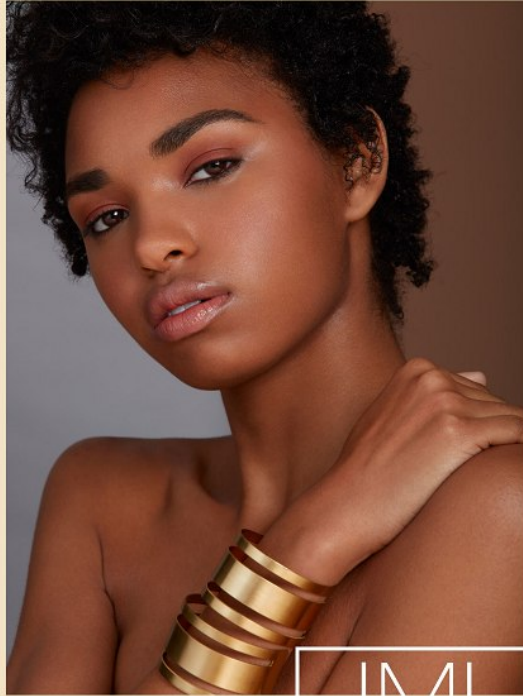

KELLY MACKEY

KELLY MACKEY

Height 178cm/5'10" Bust 81cm/32" A Waist 62cm/24.5" Hips 89cm/35"
Dress 32 EU/2 US/4 UK Shoe 40 EU/9 US/6.5 UK Hair Black Eyes Brown

HEIGHT: 5'10"
B/W/H 32/24.5/35
DRESS: 2
SHOE: 9
HAIR: DK. BROWN
EYES: BROWN