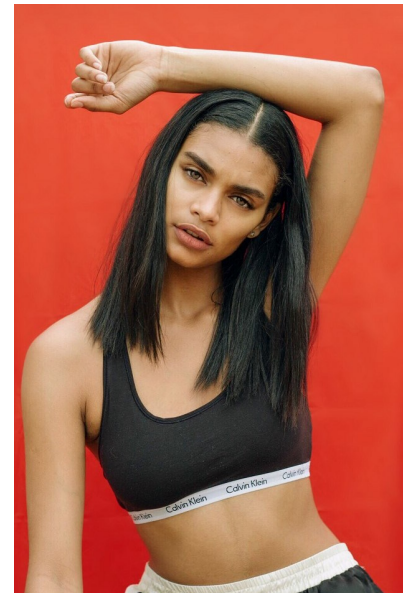

ASHLEIGH BAUGH

Height 176cm/5'9.5" Bust 86cm/34" Waist 65cm/25.5" Hips 90cm/35.5"
Dress 34 EU/4 US/6 UK Shoe 40 EU/9 US/6.5 UK Hair Black Eyes Hazel

URSULA
WIEDMANN
MODELS

115A New Street | Decatur GA 30030
Tel: +1 404 378-1804 | Email: info@ursulawiedmannmodels.com