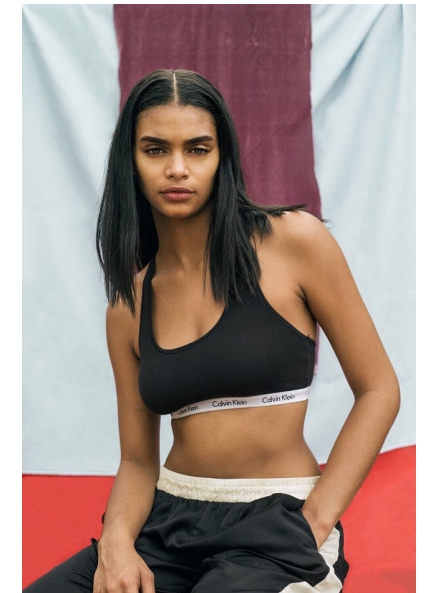

ASHLEIGH BAUGH

Height 176cm/5'9.5" Bust 86cm/34" Waist 65cm/25.5" Hips 90cm/35.5"
Dress 34 EU/4 US/6 UK Shoe 40 EU/9 US/6.5 UK Hair Black Eyes Hazel

URSULA
WIEDMANN
MODELS

115A New Street | Decatur GA 30030
Tel: +1 404 378-1804 | Email: info@ursulawiedmannmodels.com