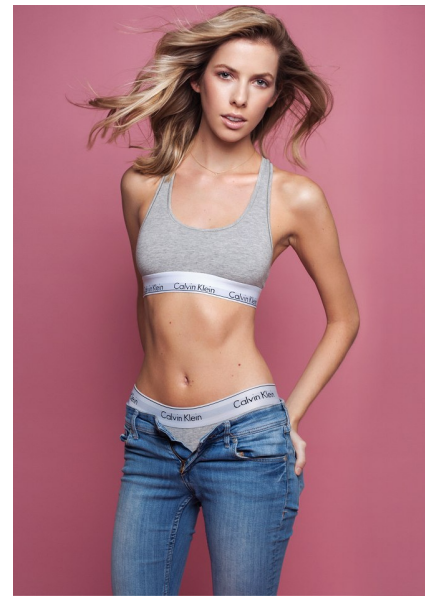

## BROOKE WALLACE

Height 175cm/5'9" Bust 81cm/32" B Waist 63cm/25" Hips 89cm/35"  
Dress 30-32 EU/0-2 US/2-4 UK Shoe 39.5 EU/8.5 US/6 UK Hair Blonde  
Eyes Blue/Green

URSULA  
WIEDMANN  
MODELS

115A New Street | Decatur GA 30030  
Tel: +1 404 378-1804 | Email: [info@ursulawiedmannmodels.com](mailto:info@ursulawiedmannmodels.com)