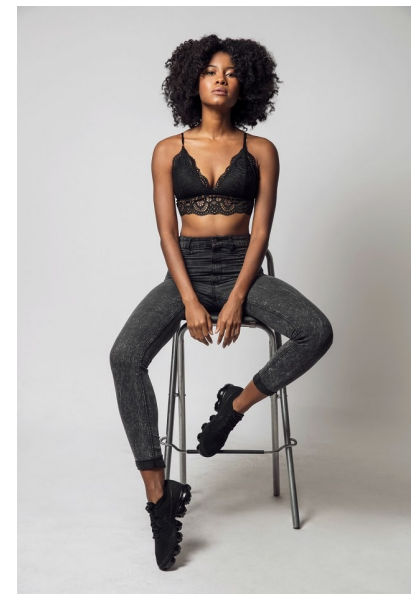

CHANDA EDWARDS

Height 177cm/5'9.5" Bust 86cm/34" B Waist 64cm/25" Hips 93cm/36.5"
Dress 34 EU/4 US/6 UK Shoe 40 EU/9 US/6.5 UK Hair Dark Brown
Eyes Brown

URSULA
WIEDMANN
MODELS

115A New Street | Decatur GA 30030
Tel: +1 404 378-1804 | Email: info@ursulawiedmannmodels.com