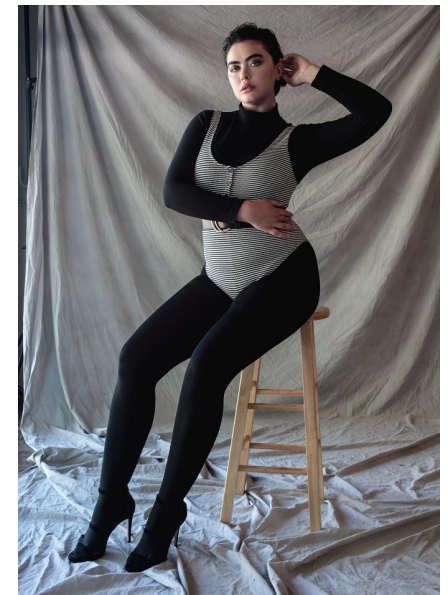

GRACE EDWARDS

Height 180cm/5'11" Bust 96cm/38" Waist 81cm/32" Hips 114cm/45"
Dress 44 EU/14 US/16 UK Shoe 41 EU/10 US/7 UK Hair Brown
Eyes Green/Grey

U R S U L A
W I E D M A N N
M O D E L S

115A New Street | Decatur GA 30030
Tel: +1 404 378-1804 | Email: info@ursulawiedmannmodels.com