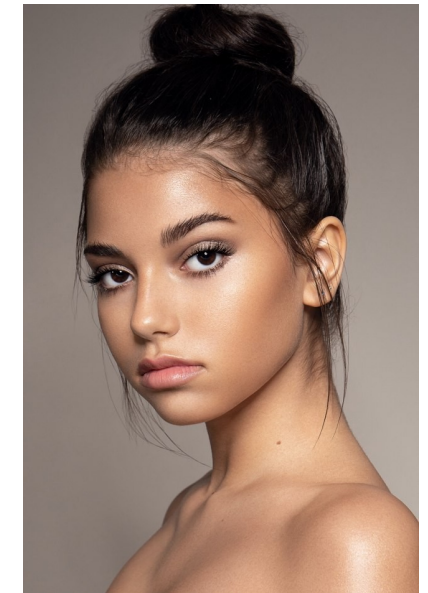

AVA BENJAMIN

Height 178cm/5'10" Bust 81cm/32" Waist 63cm/25" Hips 86cm/34"
Dress 32 EU/2 US/4 UK Shoe 41 EU/10 US/7 UK Hair Brown Eyes Brown

U R S U L A
W I E D M A N N
M O D E L S

115A New Street | Decatur GA 30030
Tel: +1 404 378-1804 | Email: info@ursulawiedmannmodels.com