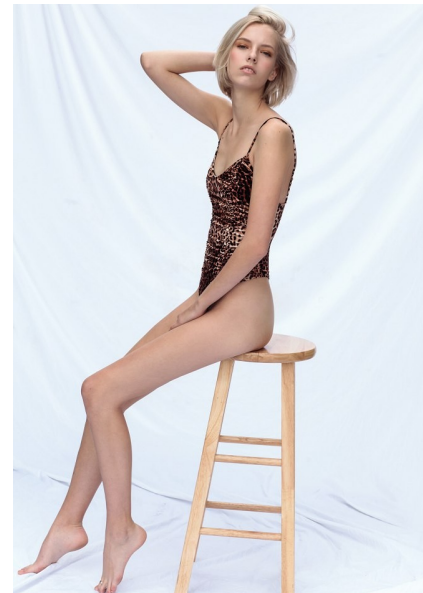

ELAINE METCALF

Height 178cm/5'10" Bust 81cm/32" Waist 58cm/23" Hips 86cm/34"
Dress 30 EU/0 US/2 UK Shoe 39.5 EU/8.5 US/6 UK Hair Blonde Eyes Blue

U R S U L A
W I E D M A N N
M O D E L S

115A New Street | Decatur GA 30030
Tel: +1 404 378-1804 | Email: info@ursulawiedmannmodels.com