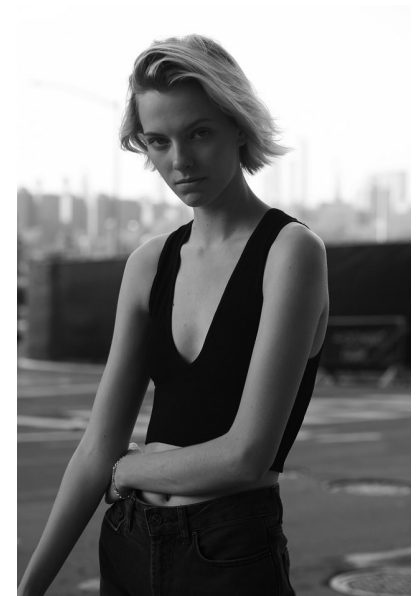

ELAINE METCALF

Height 178cm/5'10" Bust 81cm/32" Waist 58cm/23" Hips 86cm/34"
Dress 30 EU/0 US/2 UK Shoe 39.5 EU/8.5 US/6 UK Hair Blonde Eyes Blue

U R S U L A
W I E D M A N N
M O D E L S

115A New Street | Decatur GA 30030
Tel: +1 404 378-1804 | Email: info@ursulawiedmannmodels.com