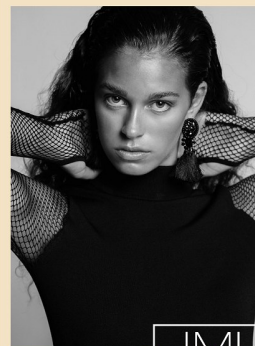

HEIGHT: 5'11"
B/W/H 32/25/35
DRESS: 2-4
SHOE: 10.5
HAIR: BROWN
EYES: BROWN

URSULA@URUSLAWIEDMANNMODELS.COM

O: +1 (404) 378-1804

ADELINE SEIFERTH

ADELINE SEIFERTH

Height 180cm/5'11" Bust 81cm/32" Waist 63cm/25" Hips 89cm/35"
Dress 32-34 EU/2-4 US/4-6 UK Shoe 39 EU/8 US/6 UK Hair Brown
Eyes Brown