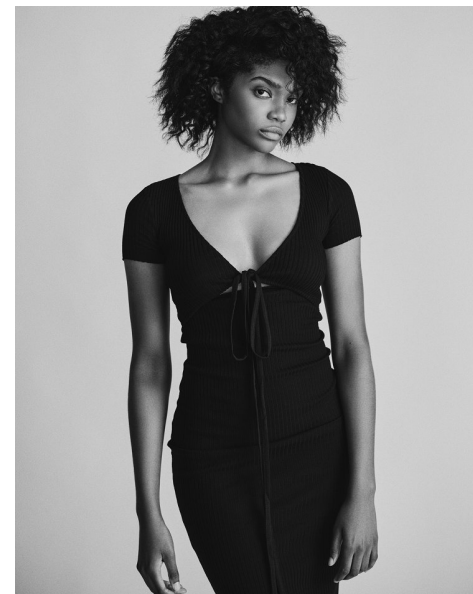

SHAKYRAH CHRISTIAN

Height 180cm/5'11" Bust 86cm/34" Waist 71cm/28" Hips 94cm/37"
Dress 34-36 EU/4-6 US/6-8 UK Shoe 40.5 EU/9.5 US/7 UK Hair Brown
Eyes Brown

UWM
URSULA
WIEDMANN
MODELS.

115A New Street | Decatur GA 30030