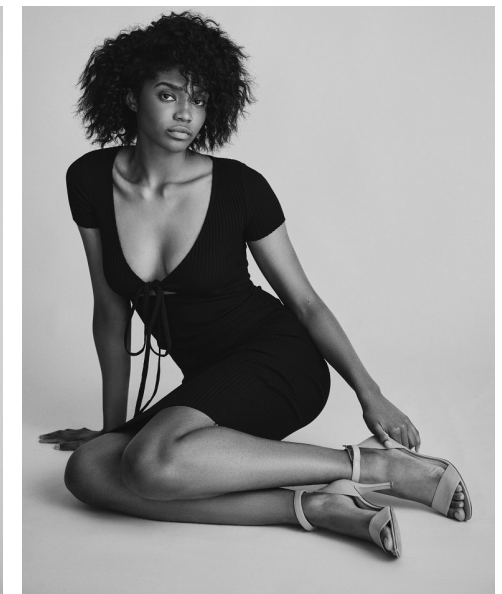

SHAKYRAH CHRISTIAN

Height 180cm/5'11" Bust 86cm/34" Waist 71cm/28" Hips 94cm/37"
Dress 34-36 EU/4-6 US/6-8 UK Shoe 40.5 EU/9.5 US/7 UK Hair Brown
Eyes Brown

UWM
URSULA
WIEDMANN
MODELS.

115A New Street | Decatur GA 30030