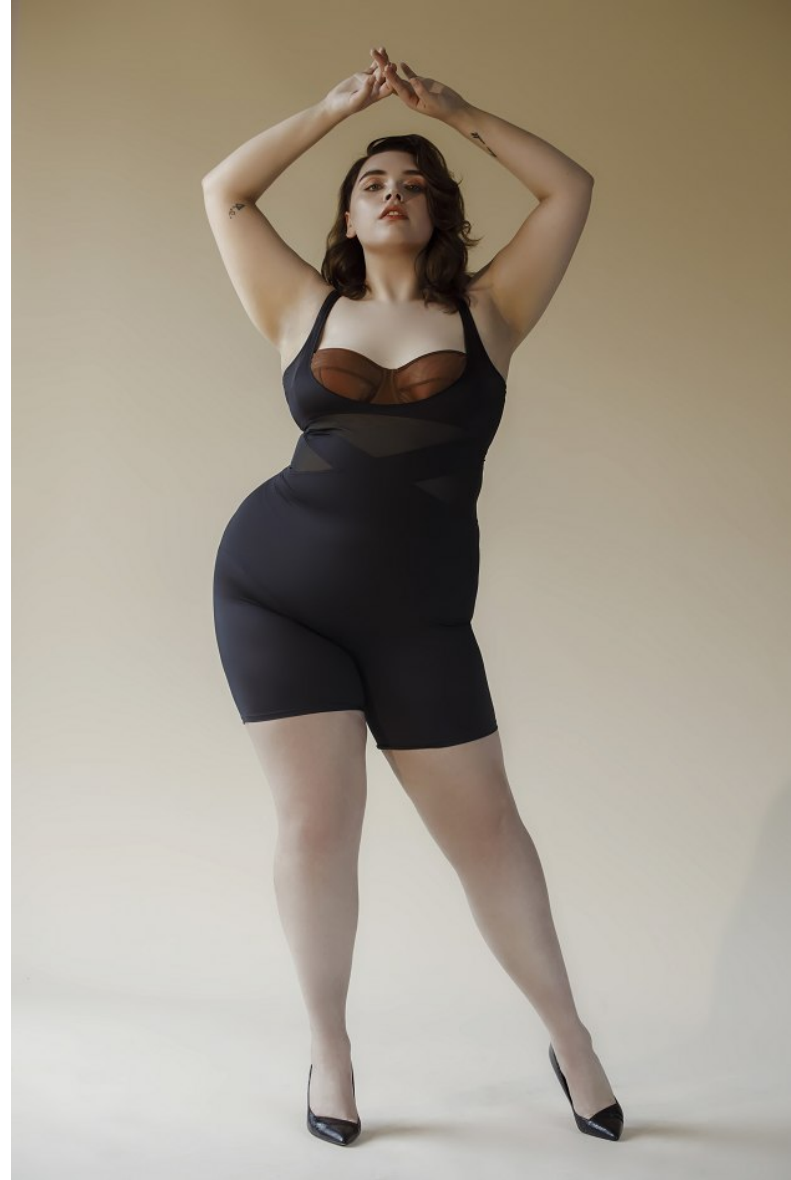

LAUREN COPPERSMITH

Height 178cm/5'10" Bust 118cm/46.5" Waist 107cm/42" Hips 135cm/53" Dress 48 EU/18 US/20 UK Shoe 41 EU/10 US/7 UK Hair Brown Eyes Green

LAUREN COPPERSMITH

Height 178cm/5'10" Bust 118cm/46.5" Waist 107cm/42" Hips 135cm/53" Dress 48 EU/18 US/20 UK Shoe 41 EU/10 US/7 UK Hair Brown Eyes Green

LAUREN COPPERSMITH

Height 178cm/5'10" Bust 118cm/46.5" Waist 107cm/42" Hips 135cm/53" Dress 48 EU/18 US/20 UK Shoe 41 EU/10 US/7 UK Hair Brown Eyes Green