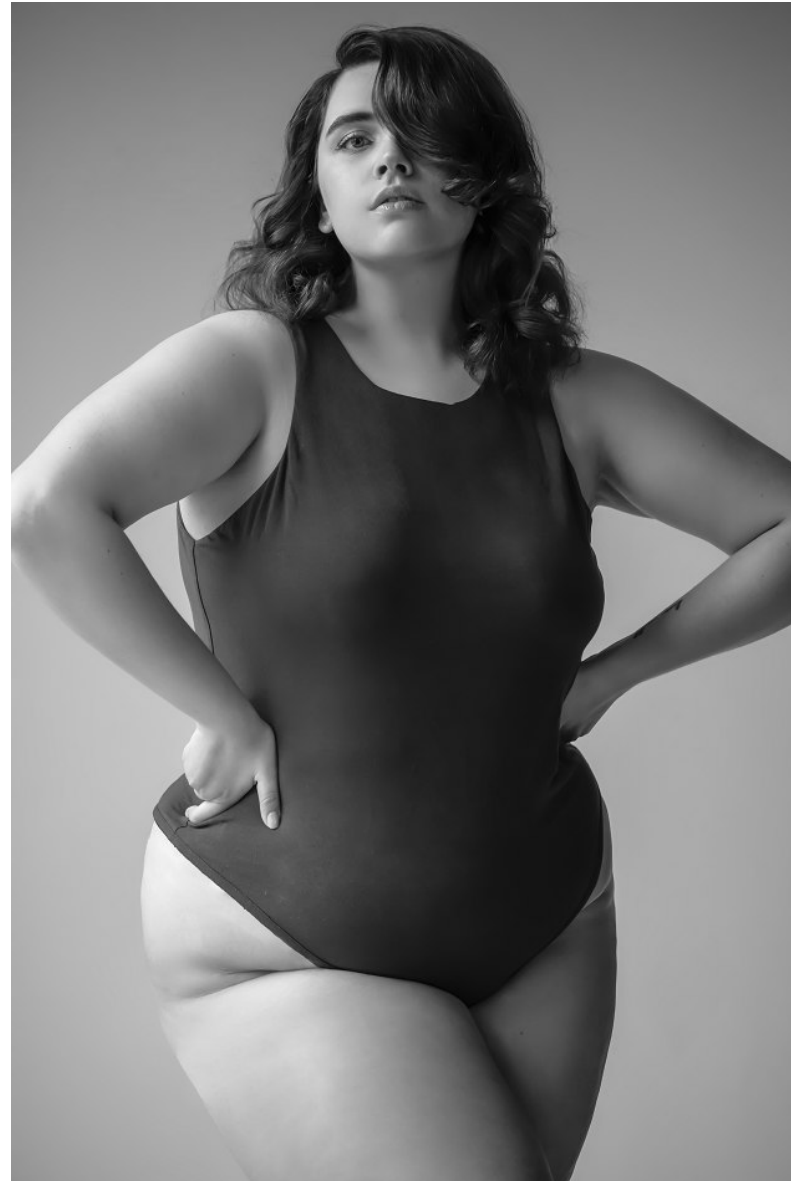

LAUREN COPPERSMITH

Height 178cm/5'10" Bust 118cm/46.5" Waist 107cm/42" Hips 135cm/53" Dress 48 EU/18 US/20 UK Shoe 41 EU/10 US/7 UK Hair Brown Eyes Green

LAUREN COPPERSMITH

Height 178cm/5'10" Bust 118cm/46.5" Waist 107cm/42" Hips 135cm/53" Dress 48 EU/18 US/20 UK Shoe 41 EU/10 US/7 UK Hair Brown Eyes Green

LAUREN COPPERSMITH

Height 178cm/5'10" Bust 118cm/46.5" Waist 107cm/42" Hips 135cm/53" Dress 48 EU/18 US/20 UK Shoe 41 EU/10 US/7 UK Hair Brown Eyes Green