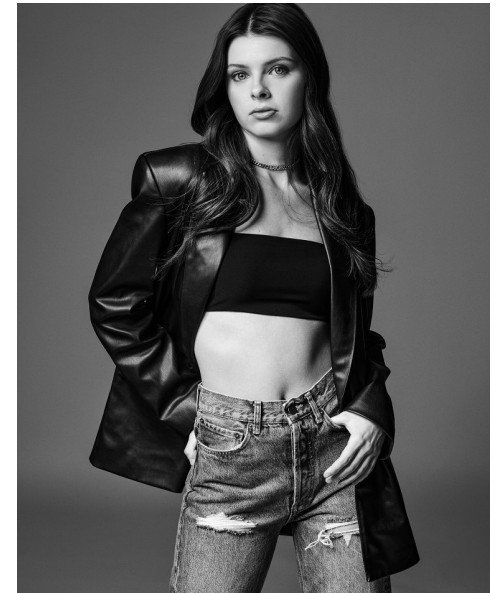

MAGGIE FLETCHER

Height 170cm/5'7" Bust 81cm/32" Waist 64cm/25" Hips 87cm/34.5"
Dress 30 EU/0 US/2 UK Shoe 39 EU/8 US/6 UK Hair Brown Eyes Blue

UWM
URSULA
WIEDMANN
MODELS

115A New Street | Decatur GA 30030