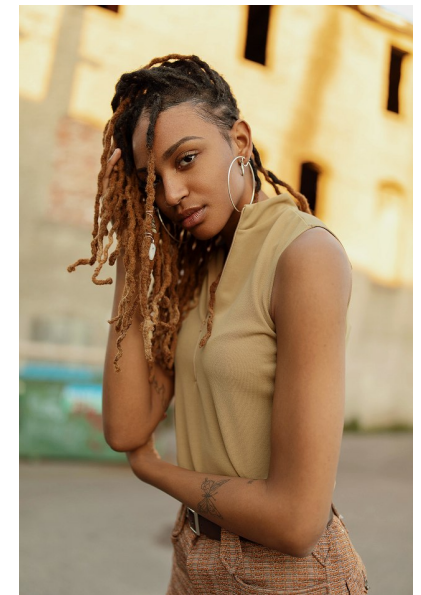

SKY MEEKS

Height 181cm/5'11.5" Bust 79cm/31" Waist 66cm/26" Hips 95cm/37.5"
 Dress 30-32 EU/0-2 US/2-4 UK Shoe 41 EU/10 US/7 UK Hair Brown
 Eyes Brown

58 #88y - LUXURY FOR THE SOUL

62 #88y - LUXURY FOR THE SOUL