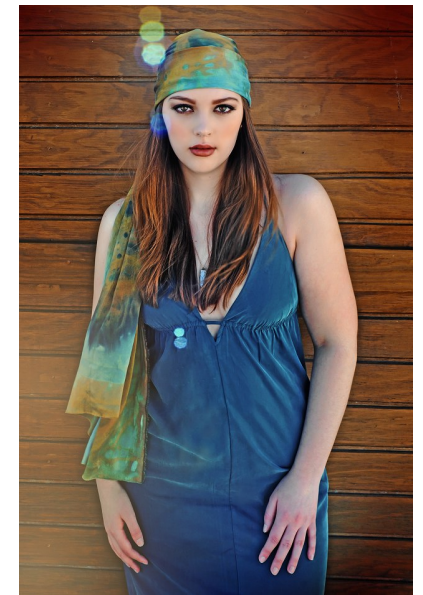

ANNA BROWN

Height 179cm/5'10.5" Bust 96cm/38" B Waist 81cm/32" Hips 117cm/46"
Dress 44 EU/14 US/16 UK Shoe 41 EU/10 US/7 UK Hair Brown
Eyes Brown

URSULA
WIEDMANN
MODELS

651 Dallas St NE | Suite B | Atlanta, GA 30308
Tel: +1 404 378-1804 | Email: info@ursulawiedmannmodels.com