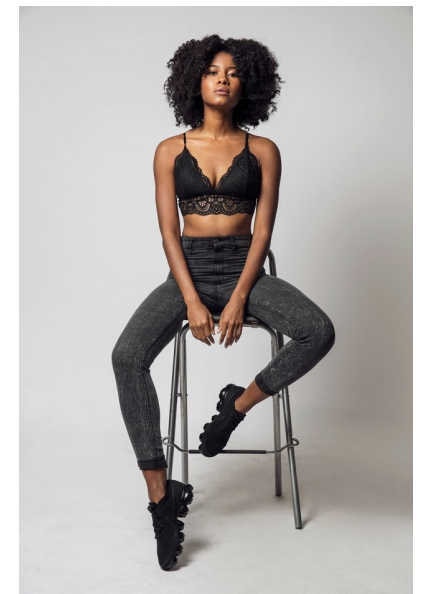

CHANDA EDWARDS

Height 175cm/5'9" Bust 86cm/34" B Waist 63cm/25" Hips 90cm/35.5"
Dress 32-34 EU/2-4 US/4-6 UK Shoe 39.5 EU/8.5 US/6 UK Hair Dark Brown
Eyes Brown

URSULA
WIEDMANN
MODELS

115A New Street | Decatur GA 30030
Tel: +1 404 378-1804 | Email: info@ursulawiedmannmodels.com