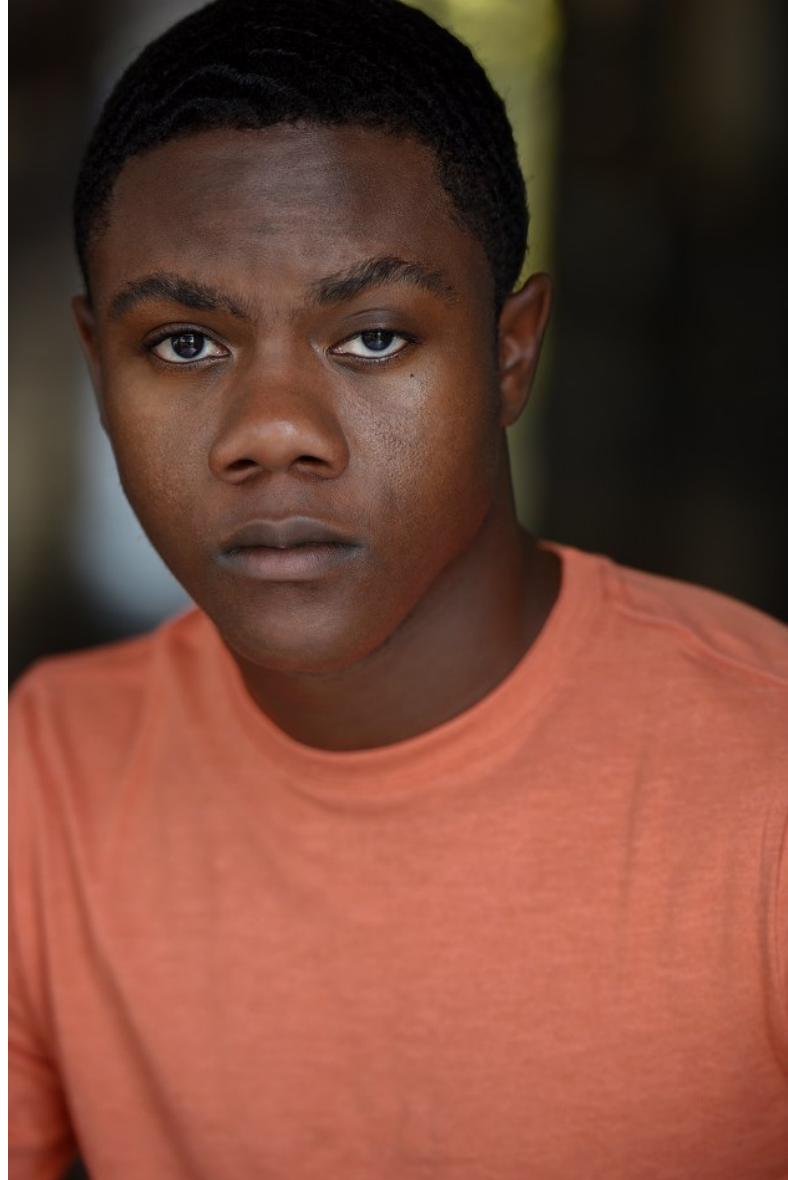

U R S U L A
W I E D M A N N
M O D E L S

YUSEF THOMAS

Height 168cm/5'6" Waist 76cm/30" Inseam 71cm/28" Shoe 42.5 EU/9 US/8.5 UK Hair Black Eyes Brown

YUSEF THOMAS

Height 168cm/5'6" Waist 76cm/30" Inseam 71cm/28" Shoe 42.5 EU/9 US/8.5 UK Hair Black Eyes Brown