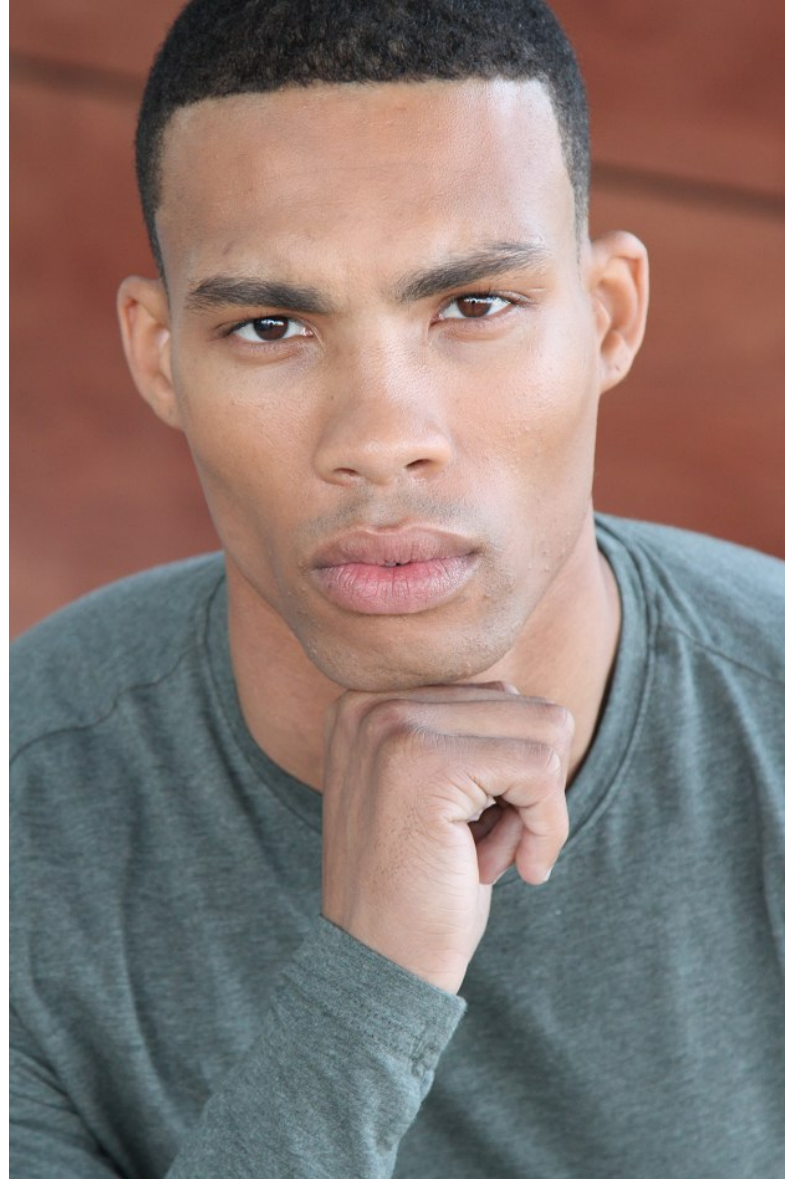

U R S U L A  
W I E D M A N N  
M O D E L S

**ASJAH FERGUSEN**

Height 188cm/6'2" Chest 107cm/42" Waist 81cm/32" Inseam 86cm/34" Collar 41cm/16" Sleeve 84cm/33" Suit Length R Shoe 46 EU/11.5 US/11 UK Hair Black Eyes Brown