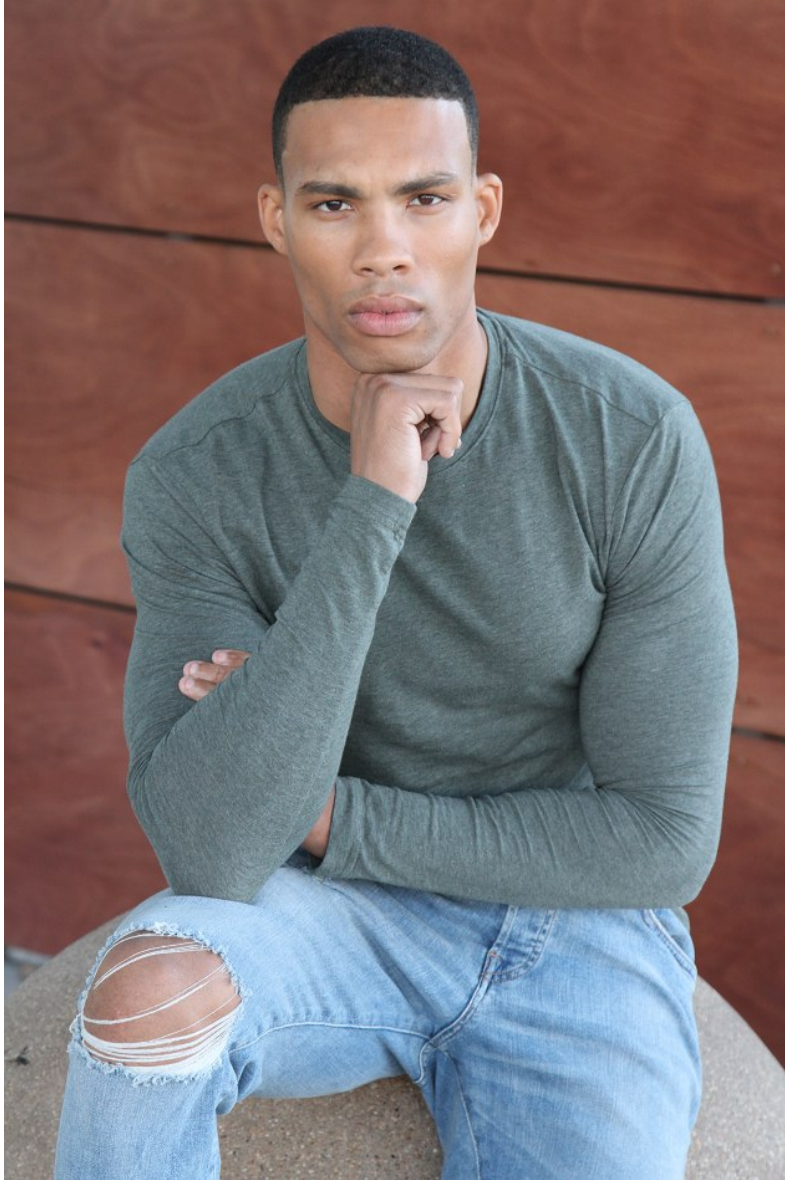

U R S U L A  
W I E D M A N N  
M O D E L S

**ASJAH FERGUSEN**

Height 188cm/6'2" Chest 107cm/42" Waist 81cm/32" Inseam 86cm/34" Collar 41cm/16" Sleeve 84cm/33" Suit Length R Shoe 46 EU/11.5 US/11 UK Hair Black Eyes Brown