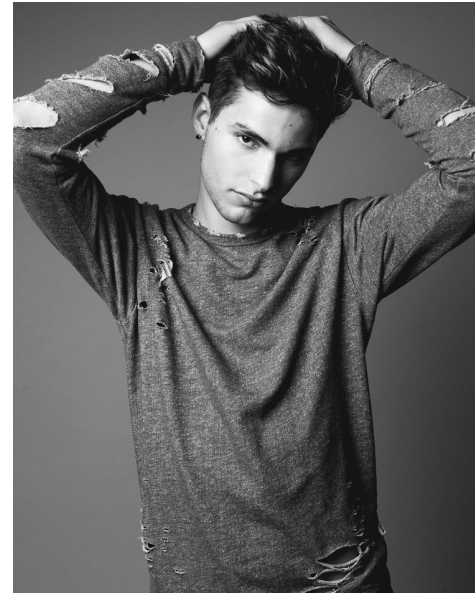

BRICE GOODWIN

Height 185cm/6'1" Waist 76cm/30" Shoe 44.5 EU/10.5 US/10 UK Hair Brown
Eyes Brown

U R S U L A
W I E D M A N N
M O D E L S

115A New Street | Decatur GA 30030
Tel: +1 404 378-1804 | Email: info@ursulawiedmannmodels.com