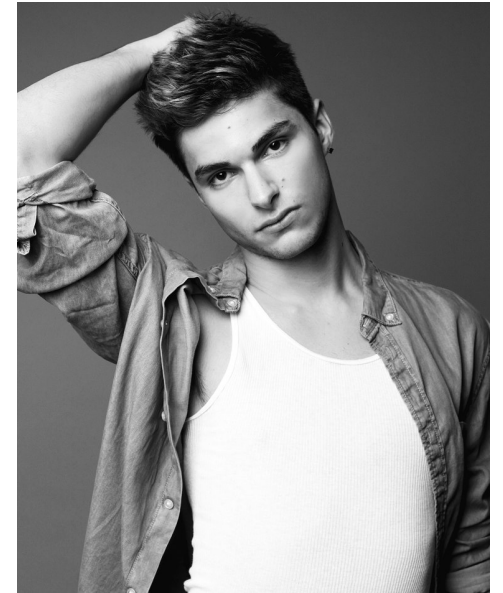

BRICE GOODWIN

Height 185cm/6'1" Waist 76cm/30" Shoe 44.5 EU/10.5 US/10 UK Hair Brown
Eyes Brown

U R S U L A
W I E D M A N N
M O D E L S

115A New Street | Decatur GA 30030
Tel: +1 404 378-1804 | Email: info@ursulawiedmannmodels.com