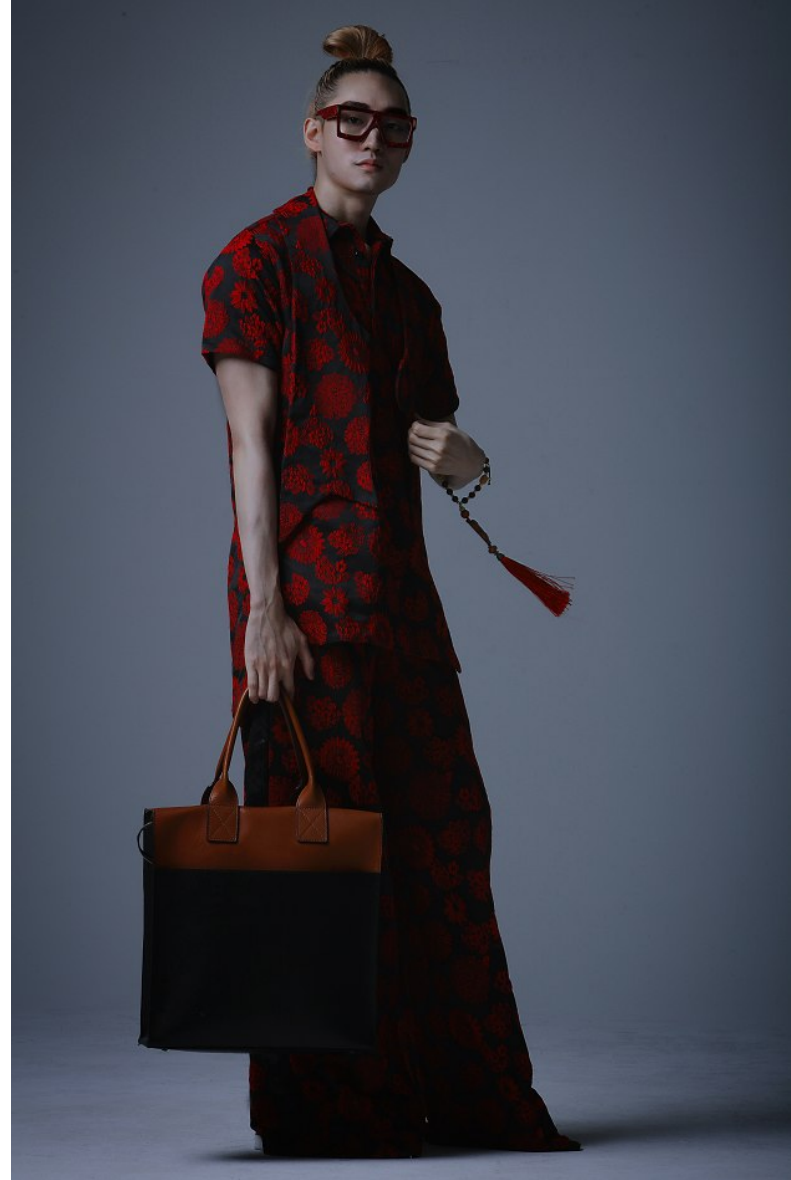

**KEVIN KIM**

Height 188cm/6'2" Chest 91cm/36" Waist 79cm/31" Inseam 93cm/36.5" Collar 36cm/14" Sleeve 85cm/33.5" Suit 101cm/40"/50 Suit Length L Shoe 45.5 EU/11 US/10.5 UK  
Hair Blonde Eyes Brown

**KEVIN KIM**

Height 188cm/6'2" Chest 91cm/36" Waist 79cm/31" Inseam 93cm/36.5" Collar 36cm/14" Sleeve 85cm/33.5" Suit 101cm/40"/50 Suit Length L Shoe 45.5 EU/11 US/10.5 UK  
Hair Blonde Eyes Brown

**KEVIN KIM**

Height 188cm/6'2" Chest 91cm/36" Waist 79cm/31" Inseam 93cm/36.5" Collar 36cm/14" Sleeve 85cm/33.5" Suit 101cm/40"/50 Suit Length L Shoe 45.5 EU/11 US/10.5 UK  
Hair Blonde Eyes Brown