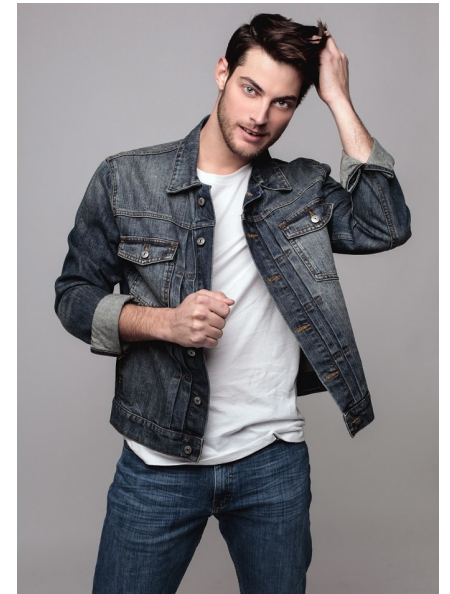

GARRETT HOLLOWAY

Height 189cm/6'2.5" Chest 94cm/37" Waist 81cm/32" Collar 38cm/15"
Sleeve 64cm/25" Shoe 46.5 EU/12 US/11.5 UK Hair Brown Eyes Blue

U R S U L A
W I E D M A N N
M O D E L S

115A New Street | Decatur GA 30030