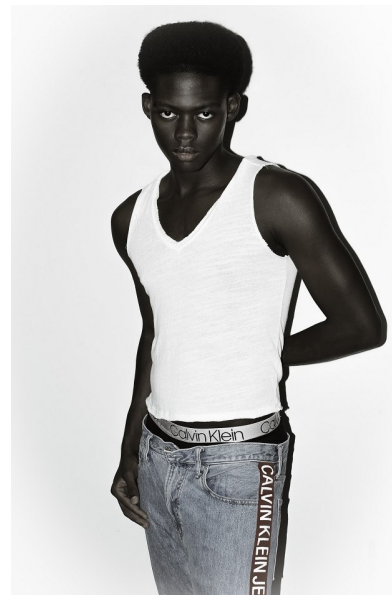

JEREMIAH BELL

Height 191cm/6'3" Chest 94cm/37" Waist 81cm/32" Inseam 89cm/35"
Collar 38cm/15" Sleeve 91cm/36" Suit 81cm/32"/42 Suit Length L Shoe 45
EU/11 US/10.5 UK Hair Black Eyes Black

UWM
URSULA
WIEDMANN
MODELS.