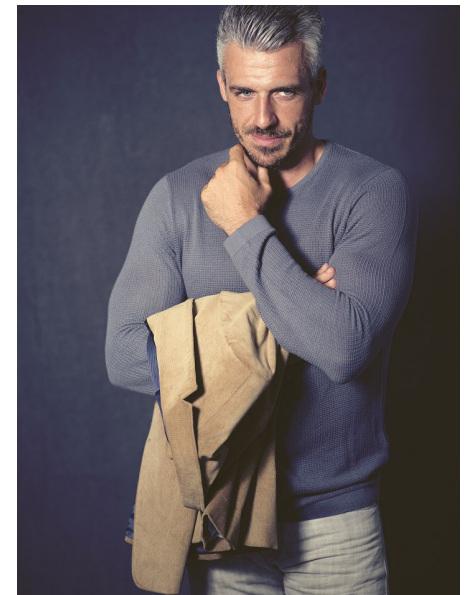

SERGIO FERNANDEZ

Height 182cm/5'11.5" Chest 102cm/40" Waist 81cm/32" Collar 40cm/15.5"
Suit 101cm/40"/50 Suit Length R Shoe 43 EU/9.5 US/9 UK Hair Salt and
Pepper Eyes Blue

U R S U L A
W I E D M A N N
M O D E L S