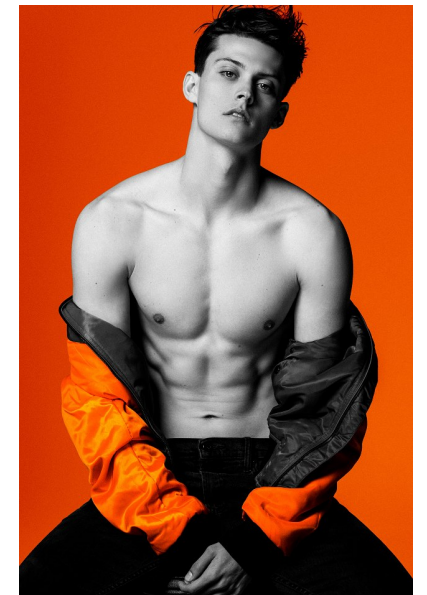

REECE

Height 191cm/6'3" Chest 98cm/38.5" Waist 81cm/32" Collar 43cm/17"
Suit 97cm/38"/48 Suit Length L Shoe 44.5 EU/10.5 US/10 UK Hair Brown

U R S U L A
W I E D M A N N
M O D E L S

651 Dallas St NE | Suite B | Atlanta, GA 30308
Tel: +1 404 378-1804 | Email: info@ursulawiedmannmodels.com