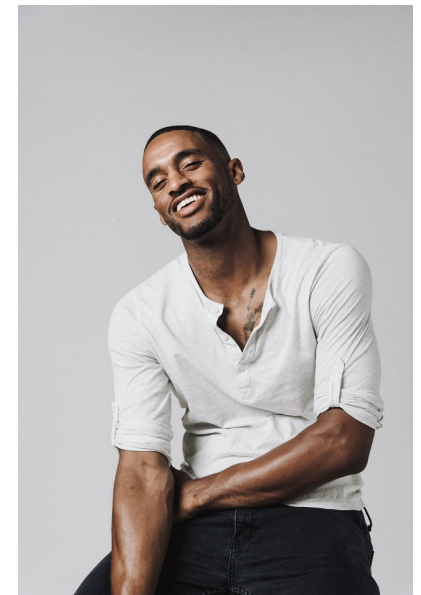

## RHODIS EASON

Height 191cm/6'3" Chest 101cm/40" Waist 86cm/34" Collar 42cm/16.5"  
Suit 107cm/42"/52 Suit Length R Shoe 47.5 EU/12.5 US/12 UK Hair Dark  
Brown Eyes Brown

URSULA  
WIEDMANN  
MODELS

651 Dallas St NE | Suite B | Atlanta, GA 30308  
Tel: +1 404 378-1804 | Email: [info@ursulawiedmannmodels.com](mailto:info@ursulawiedmannmodels.com)