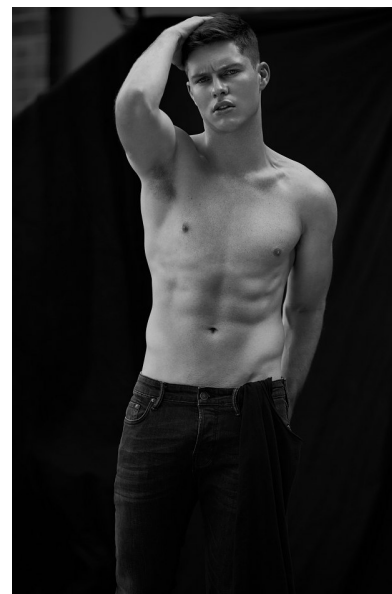

BRAYDEN ROBINSON

Height 184cm/6'0.5" Chest 99cm/39" Waist 81cm/32" Inseam 43cm/17"
Collar 40cm/15.5" Sleeve 86cm/34" Suit 97cm/38"/48 Suit Length R
Shoe 43.5 EU/10 US/9.5 UK Hair Brown Eyes Blue

U R S U L A
W I E D M A N N
M O D E L S