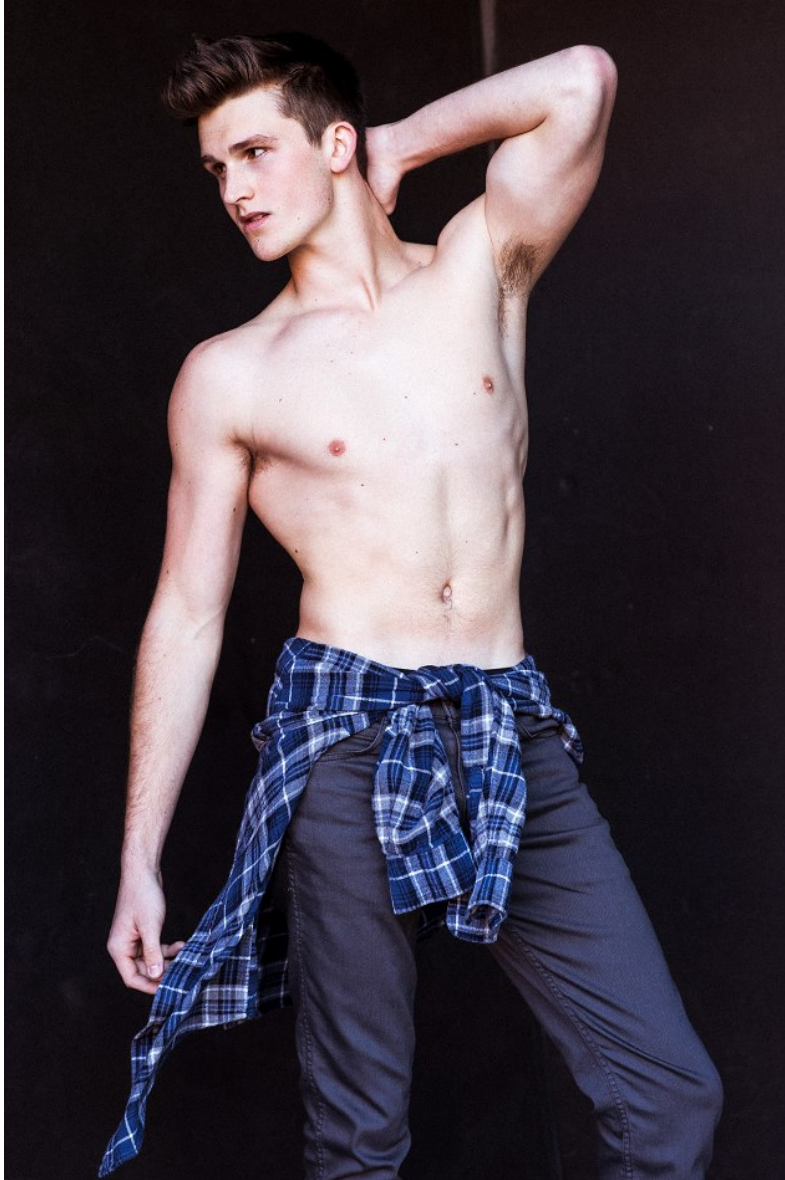

U R S U L A  
W I E D M A N N  
M O D E L S

GRAYSON CRAFT

Height 188cm/6'2" Chest 107cm/42" Waist 81cm/32" Inseam 86cm/34" Suit 106cm/42"/52 Suit Length R Shoe 46.5 EU/12 US/11.5 UK Hair Light Brown Eyes Brown

## GRAYSON CRAFT

Height 188cm/6'2" Chest 107cm/42" Waist 81cm/32" Inseam 86cm/34" Suit 106cm/42"/52 Suit Length R Shoe 46.5 EU/12 US/11.5 UK Hair Light Brown Eyes Brown

U R S U L A  
W I E D M A N N  
M O D E L S

GRAYSON CRAFT

Height 188cm/6'2" Chest 107cm/42" Waist 81cm/32" Inseam 86cm/34" Suit 106cm/42"/52 Suit Length R Shoe 46.5 EU/12 US/11.5 UK Hair Light Brown Eyes Brown

U R S U L A  
W I E D M A N N  
M O D E L S