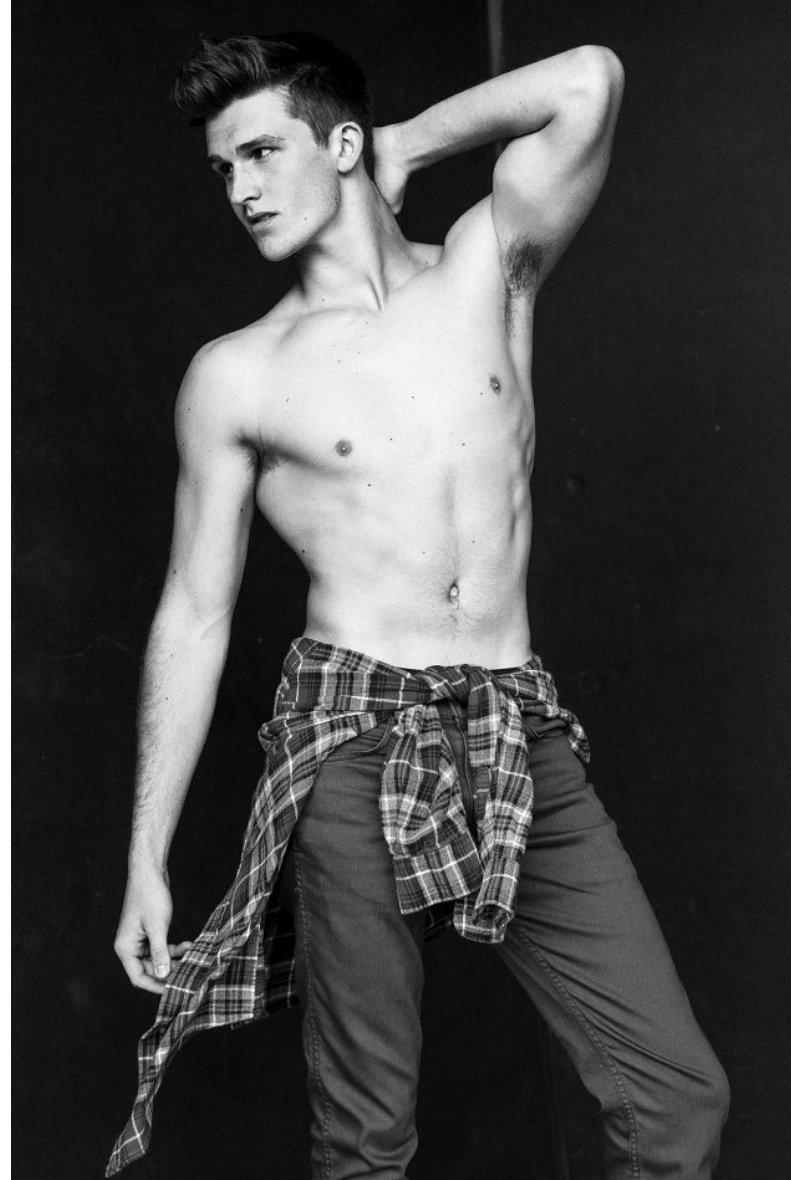

U R S U L A  
W I E D M A N N  
M O D E L S

GRAYSON CRAFT

Height 188cm/6'2" Chest 107cm/42" Waist 81cm/32" Inseam 86cm/34" Suit 106cm/42"/52 Suit Length R Shoe 46.5 EU/12 US/11.5 UK Hair Light Brown Eyes Brown

## GRAYSON CRAFT

Height 188cm/6'2" Chest 107cm/42" Waist 81cm/32" Inseam 86cm/34" Suit 106cm/42"/52 Suit Length R Shoe 46.5 EU/12 US/11.5 UK Hair Light Brown Eyes Brown

U R S U L A  
W I E D M A N N  
M O D E L S

GRAYSON CRAFT

Height 188cm/6'2" Chest 107cm/42" Waist 81cm/32" Inseam 86cm/34" Suit 106cm/42"/52 Suit Length R Shoe 46.5 EU/12 US/11.5 UK Hair Light Brown Eyes Brown

U R S U L A  
W I E D M A N N  
M O D E L S