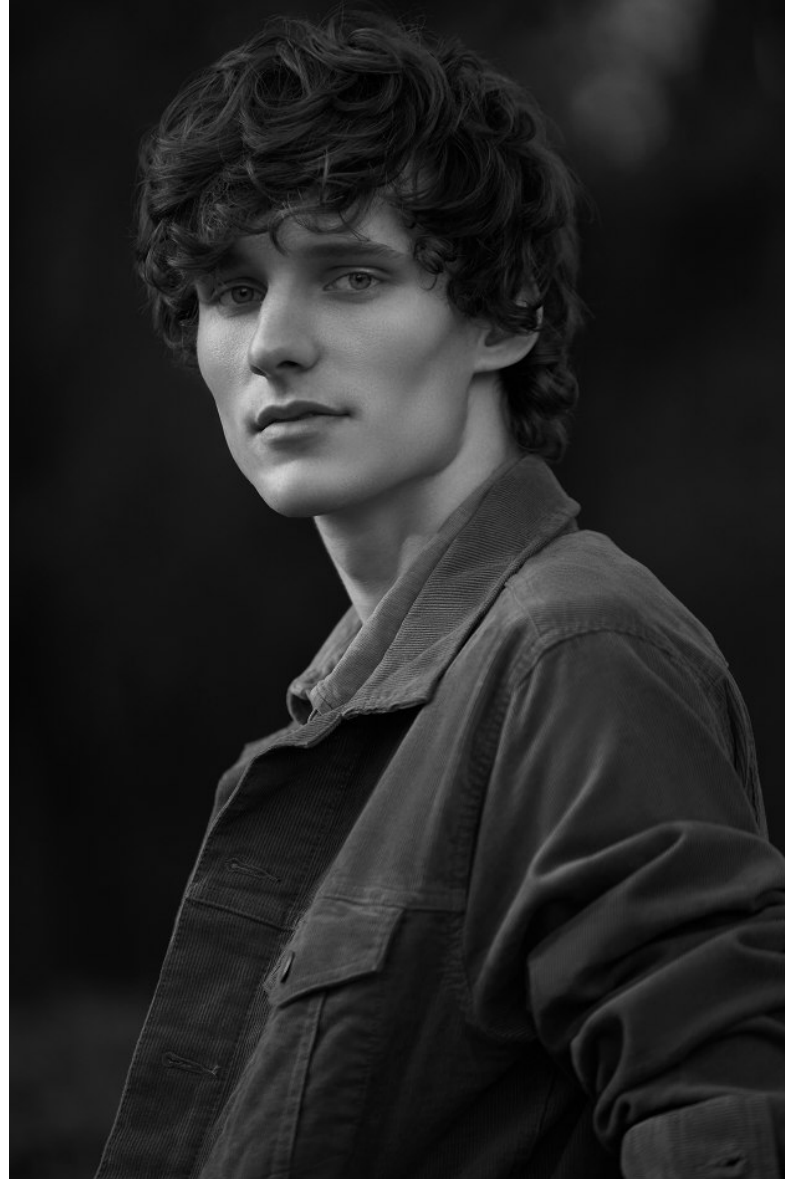

CALEB WAYNE

Height 188cm/6'2" Chest 94cm/37" Waist 79cm/31" Inseam 81cm/32" Collar 37cm/14.5" Sleeve 61cm/24" Shoe 46.5 EU/12 US/11.5 UK Hair Brown Eyes Green

CALEB WAYNE

Height 188cm/6'2" Chest 94cm/37" Waist 79cm/31" Inseam 81cm/32" Collar 37cm/14.5" Sleeve 61cm/24" Shoe 46.5 EU/12 US/11.5 UK Hair Brown Eyes Green