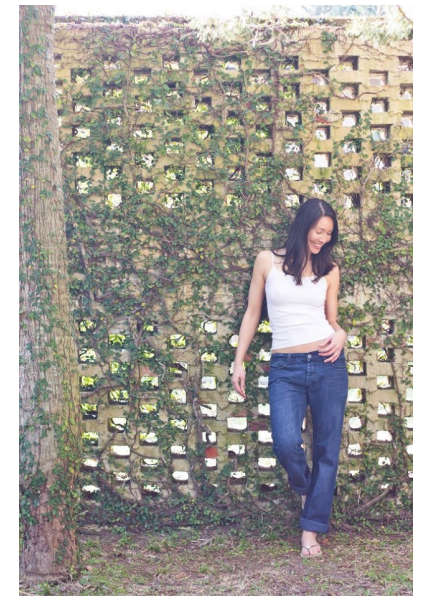

CRYSTAL GOODRICH

Height 176cm/5'9.5" Bust 86cm/34" Waist 64cm/25" Hips 92cm/36"
Dress 34-36 EU/4-6 US/6-8 UK Shoe 41 EU/10 US/7 UK Hair Dark Brown
Eyes Brown

U R S U L A
W I E D M A N N
M O D E L S

115A New Street | Decatur GA 30030
Tel: +1 404 378-1804 | Email: info@ursulawiedmannmodels.com