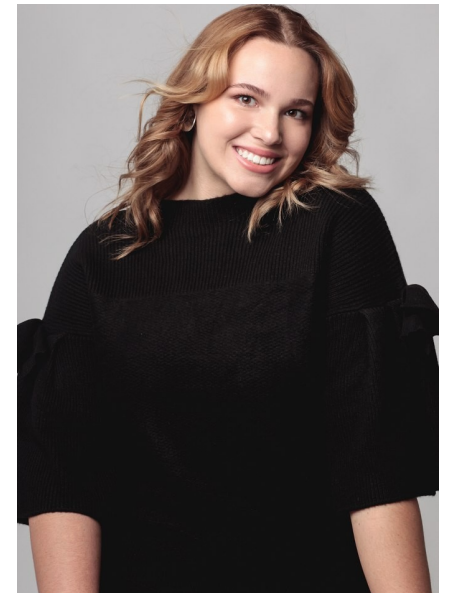

JOCEE B

Height 178cm/5'10" Bust 107cm/42" DDD Waist 86cm/34" Hips 122cm/48"
Dress 44-46 EU/14-16 US/16-18 UK Shoe 42 EU/11 US/7.5 UK Hair Brown
Eyes Brown

URSULA
WIEDMANN
MODELS

115A New Street | Decatur GA 30030
Tel: +1 404 378-1804 | Email: info@ursulawiedmannmodels.com