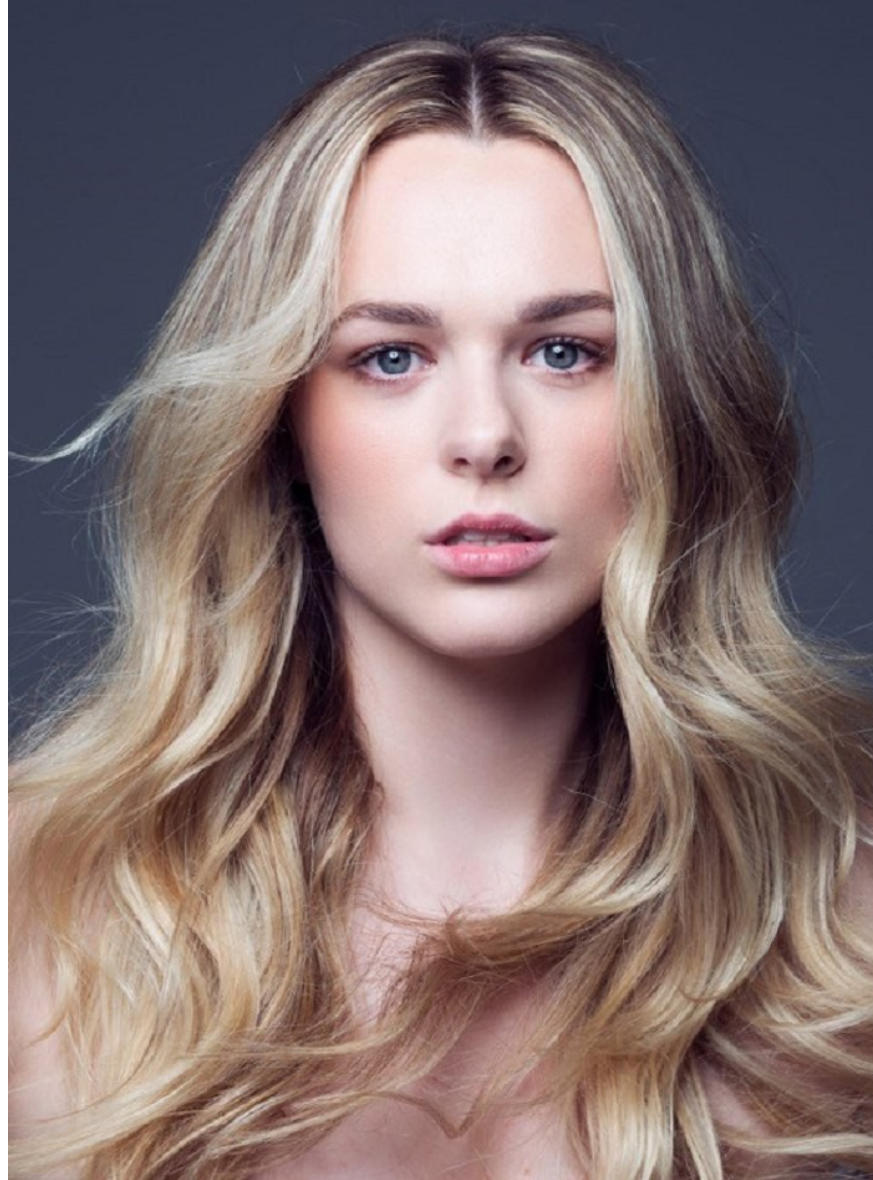

U R S U L A
W I E D M A N N
M O D E L S

MADDIE HADLEY

Height 178cm/5'10" Bust 107cm/42" DDD Waist 84cm/33" Hips 112cm/44" Dress 40-42 EU/10-12 US/12-14 UK Shoe 41 EU/10 US/7 UK Hair Blonde Eyes Blue

U R S U L A
W I E D M A N N
M O D E L S

MADDIE HADLEY

Height 178cm/5'10" Bust 107cm/42" DDD Waist 84cm/33" Hips 112cm/44" Dress 40-42 EU/10-12 US/12-14 UK Shoe 41 EU/10 US/7 UK Hair Blonde Eyes Blue

U R S U L A
W I E D M A N N
M O D E L S

MADDIE HADLEY

Height 178cm/5'10" Bust 107cm/42" DDD Waist 84cm/33" Hips 112cm/44" Dress 40-42 EU/10-12 US/12-14 UK Shoe 41 EU/10 US/7 UK Hair Blonde Eyes Blue