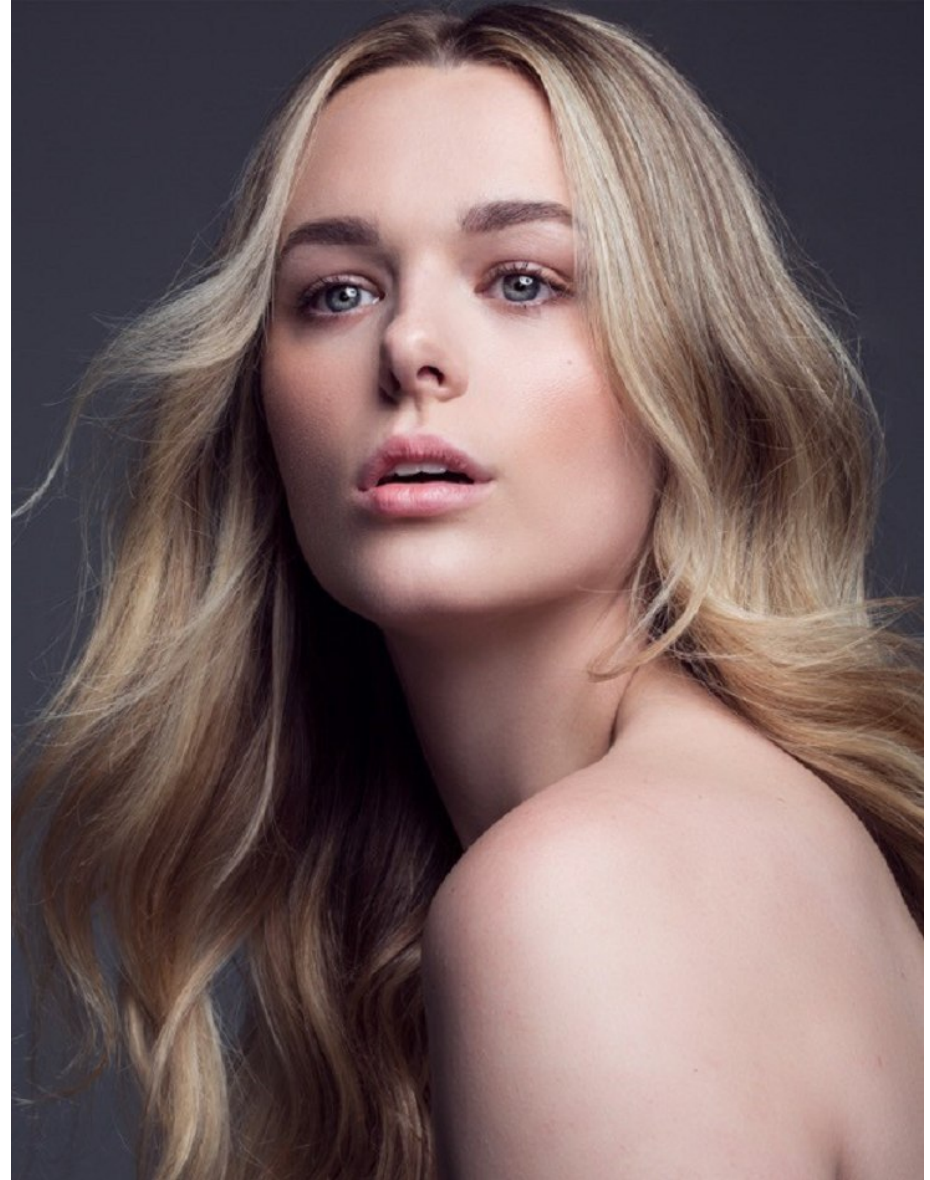

U R S U L A
W I E D M A N N
M O D E L S

MADDIE HADLEY

Height 178cm/5'10" Bust 107cm/42" DDD Waist 84cm/33" Hips 112cm/44" Dress 40-42 EU/10-12 US/12-14 UK Shoe 41 EU/10 US/7 UK Hair Blonde Eyes Blue

U R S U L A
W I E D M A N N
M O D E L S

MADDIE HADLEY

Height 178cm/5'10" Bust 107cm/42" DDD Waist 84cm/33" Hips 112cm/44" Dress 40-42 EU/10-12 US/12-14 UK Shoe 41 EU/10 US/7 UK Hair Blonde Eyes Blue

U R S U L A
W I E D M A N N
M O D E L S

MADDIE HADLEY

Height 178cm/5'10" Bust 107cm/42" DDD Waist 84cm/33" Hips 112cm/44" Dress 40-42 EU/10-12 US/12-14 UK Shoe 41 EU/10 US/7 UK Hair Blonde Eyes Blue