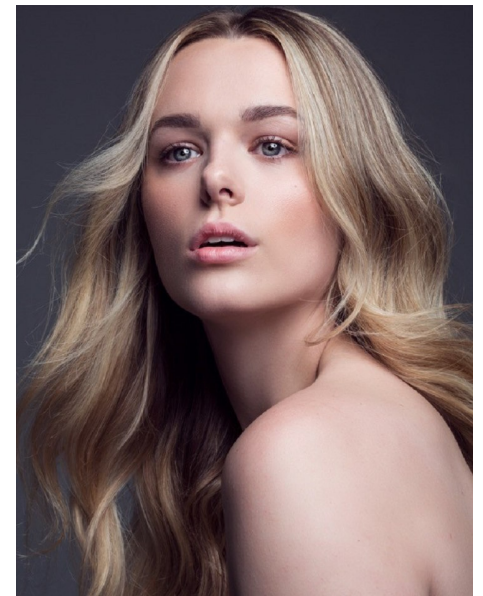

MADDIE HADLEY

Height 178cm/5'10" Bust 107cm/42" DDD Waist 84cm/33" Hips 112cm/44"
Dress 40-42 EU/10-12 US/12-14 UK Shoe 41 EU/10 US/7 UK Hair Blonde
Eyes Blue

U R S U L A
W I E D M A N N
M O D E L S

115A New Street | Decatur GA 30030