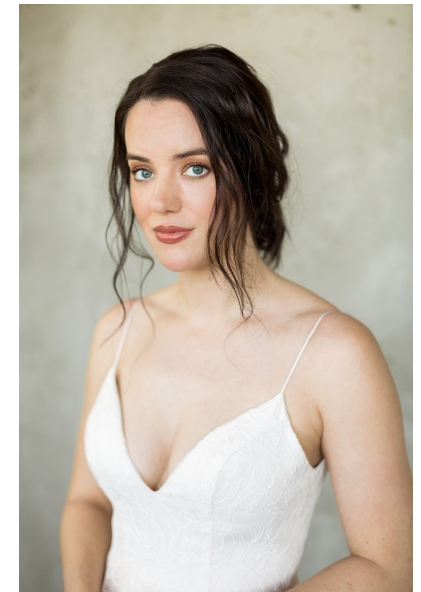

MALONE THOMAS

Height 175cm/5'9" Bust 95cm/37.5" Waist 74cm/29" Hips 103cm/40.5"
Dress 36-38 EU/6-8 US/8-10 UK Shoe 39.5 EU/8.5 US/6 UK Hair Brown
Eyes Blue

UWM
URSULA
WIEDMANN
MODELS.

115A New Street | Decatur GA 30030