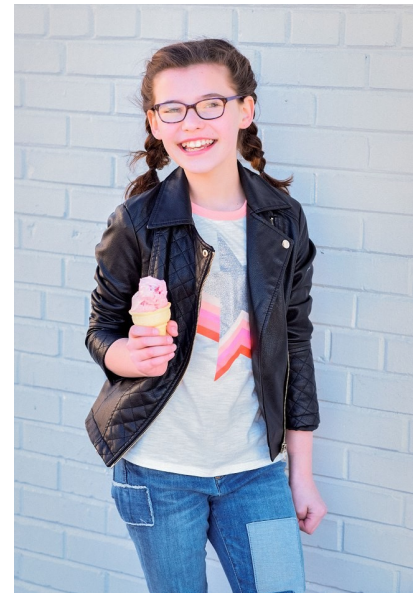

CAMBREE MITCHELL

Height 138cm/4'6" Bust 71cm/28" Shoe 36 EU/5 US/3.5 UK Size 10
Hair Brown Eyes Hazel

U R S U L A
W I E D M A N N
M O D E L S

115A New Street | Decatur GA 30030
Tel: +1 404 378-1804 | Email: info@ursulawiedmannmodels.com