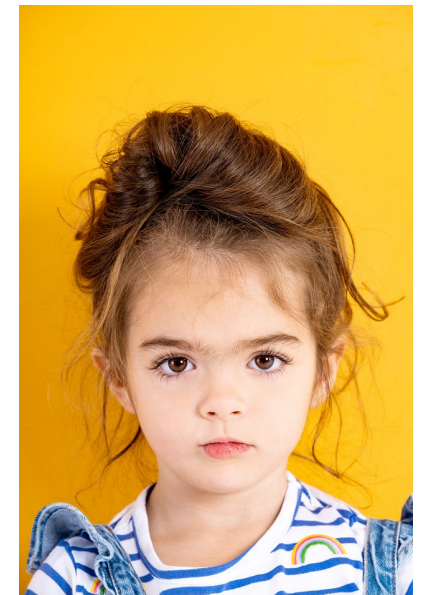

BILLIE ROY

Height 112cm/3'8" Shoe 26.5 EU/10 US/9 UK (kids) Size 5T Hair Brown
Eyes Brown Age 6

UWM
URSULA
WIEDMANN
MODELS.

115A New Street | Decatur GA 30030
Tel: +1 404 378-1804 | Email: info@ursulawiedmannmodels.com