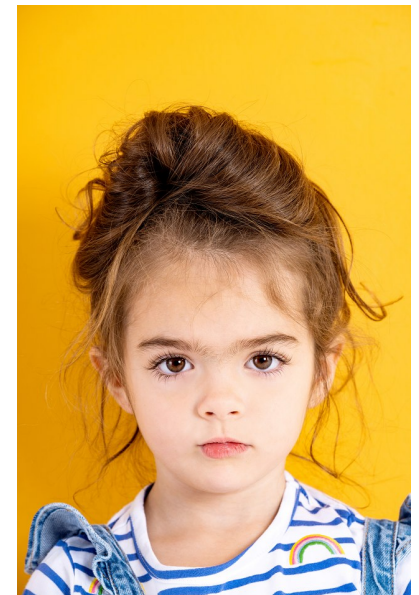

BILLIE ROY

Height 112cm/3'8" Shoe 26.5 EU/10 US/9 UK (kids) Size 5T Hair Brown
Eyes Brown Age 5

U R S U L A
W I E D M A N N
M O D E L S

115A New Street | Decatur GA 30030
Tel: +1 404 378-1804 | Email: info@ursulawiedmannmodels.com